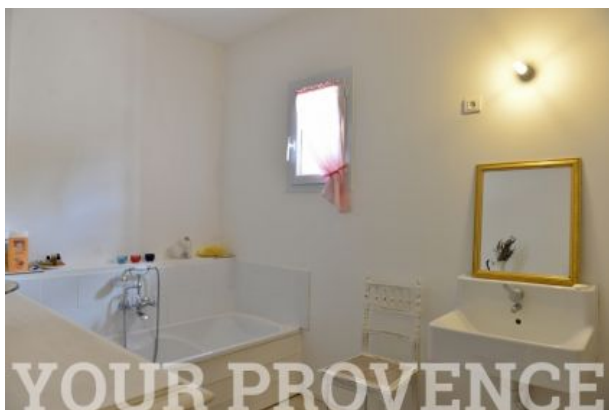

Non contractual document

YOUR PROVENCE is the showcase of the beautiful and selected properties for sale in the Luberon
Your Provence Le Village, 84220 Goult, Tel : +33 490 72 40 64 / Carte professionnelle Transaction (Vaucluse) / RCS : 823925573 /
RCP : AXA